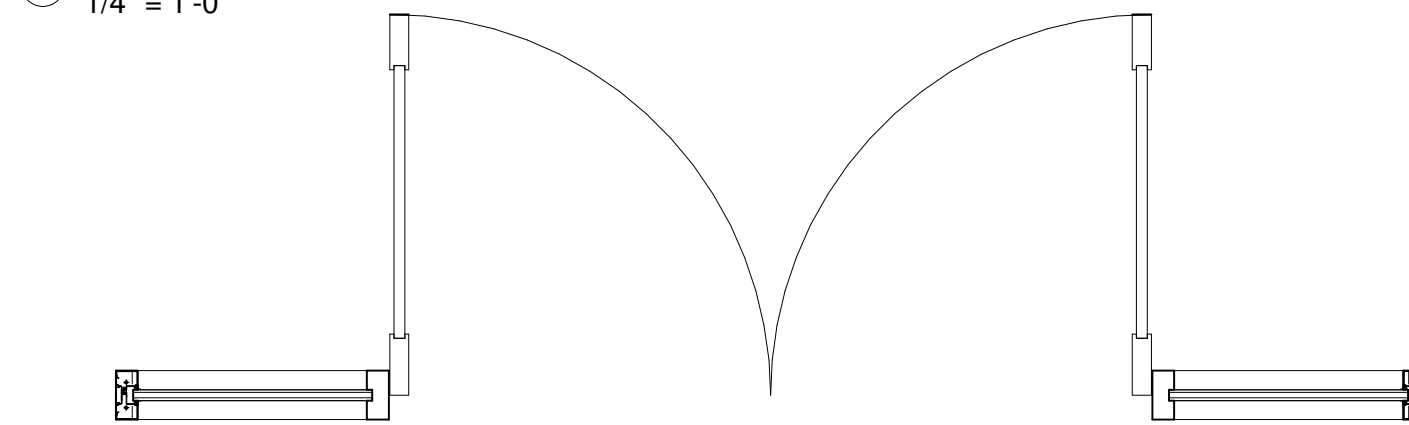

Revisions By:

Description
**CURTAIN DOOR
(250-400-550)**

Drawn by:
Date:
Scale:
File name:

Sheet

④ 250 - 400 - 550 Single - Course
1/4" = 1'-0"

⑪ 250 - 400 - 550 Double - Course
1/4" = 1'-0"

⑤ 250 - 400 - 550 Single - Medium
3/4" = 1'-0"

⑩ 250 - 400 - 550 Double - Medium
3/4" = 1'-0"

① 250 - 400 - 550 Single - Fine
3/4" = 1'-0"

⑧ 250 - 400 - 550 Double - Fine
3/4" = 1'-0"

② 250 - 400 - 550 Single Elevation
3/4" = 1'-0"

⑨ 250 - 400 - 550 Double Elevation
3/4" = 1'-0"

⑦ 250 - 400 - 550 Jamb
1 1/2" = 1'-0"

⑥ 250 - 400 - 550 Hinge Jamb
1 1/2" = 1'-0"

③ 250 - 400 - 550 Section
1 1/2" = 1'-0"