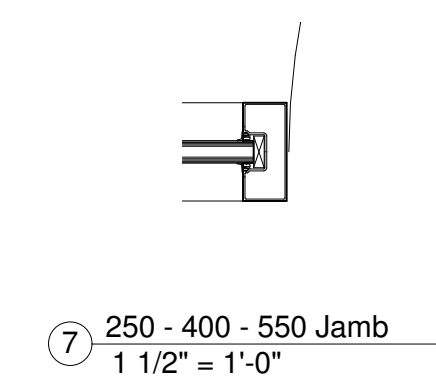

Revisions By:

Description
**CURTAIN DOOR
(250-400-550)**

Drawn by:
Date:
Scale:
File name:

Sheet

④ 250 - 400 - 550 Single - Course
1/4" = 1'-0"

⑪ 250 - 400 - 550 Double - Course
1/4" = 1'-0"

⑤ 250 - 400 - 550 Single - Medium
3/4" = 1'-0"

⑩ 250 - 400 - 550 Double - Medium
3/4" = 1'-0"

① 250 - 400 - 550 Single - Fine
3/4" = 1'-0"

⑧ 250 - 400 - 550 Double - Fine
3/4" = 1'-0"

② 250 - 400 - 550 Single Elevation
3/4" = 1'-0"

⑨ 250 - 400 - 550 Double Elevation
3/4" = 1'-0"

⑦ 250 - 400 - 550 Jamb
1 1/2" = 1'-0"

⑥ 250 - 400 - 550 Hinge Jamb
1 1/2" = 1'-0"

③ 250 - 400 - 550 Section
1 1/2" = 1'-0"