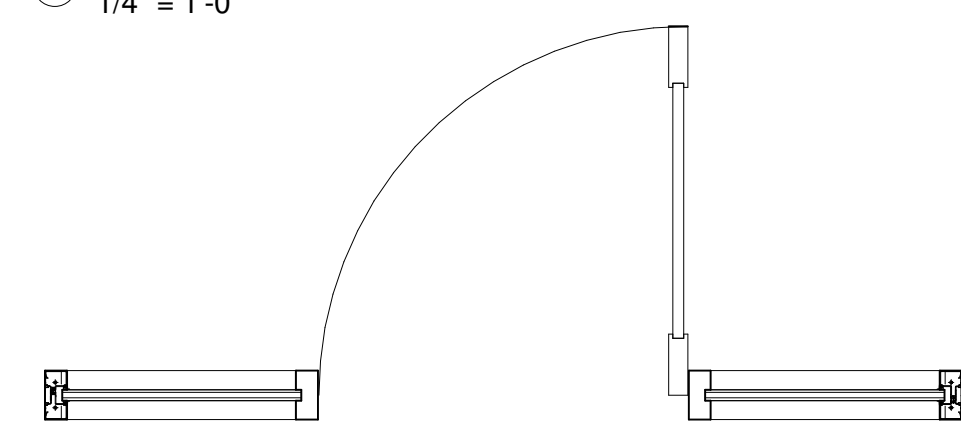

Revisions By:

Description
**CURTAIN DOOR
(250-400-550)**

Drawn by:
Date:
Scale:
File name:

Sheet

④ 250 - 400 - 550 Single - Course
1/4" = 1'-0"

⑪ 250 - 400 - 550 Double - Course
1/4" = 1'-0"

⑤ 250 - 400 - 550 Single - Medium
3/4" = 1'-0"

⑩ 250 - 400 - 550 Double - Medium
3/4" = 1'-0"

① 250 - 400 - 550 Single - Fine
3/4" = 1'-0"

⑧ 250 - 400 - 550 Double - Fine
3/4" = 1'-0"

② 250 - 400 - 550 Single Elevation
3/4" = 1'-0"

⑨ 250 - 400 - 550 Double Elevation
3/4" = 1'-0"

⑦ 250 - 400 - 550 Jamb
1 1/2" = 1'-0"

⑥ 250 - 400 - 550 Hinge Jamb
1 1/2" = 1'-0"

③ 250 - 400 - 550 Section
1 1/2" = 1'-0"