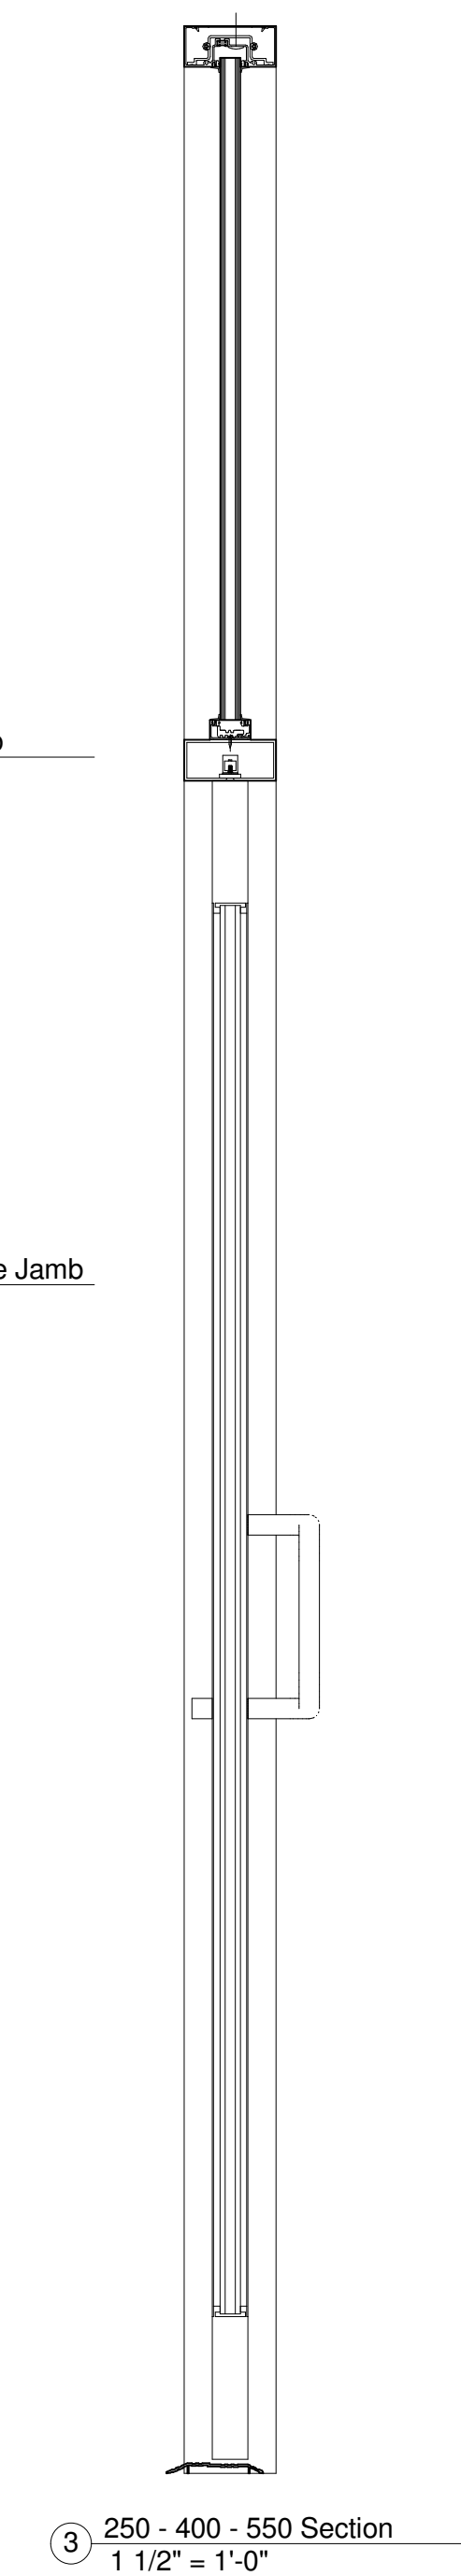

Revisions By:

Description
**CURTAIN DOOR
(250-400-550)**

Drawn by:
Date:
Scale:
File name:

Sheet

④ 250 - 400 - 550 Single - Course
1/4" = 1'-0"

⑪ 250 - 400 - 550 Double - Course
1/4" = 1'-0"

⑤ 250 - 400 - 550 Single - Medium
3/4" = 1'-0"

⑩ 250 - 400 - 550 Double - Medium
3/4" = 1'-0"

① 250 - 400 - 550 Single - Fine
3/4" = 1'-0"

⑧ 250 - 400 - 550 Double - Fine
3/4" = 1'-0"

② 250 - 400 - 550 Single Elevation
3/4" = 1'-0"

⑨ 250 - 400 - 550 Double Elevation
3/4" = 1'-0"

⑦ 250 - 400 - 550 Jamb
1 1/2" = 1'-0"

⑥ 250 - 400 - 550 Hinge Jamb
1 1/2" = 1'-0"

③ 250 - 400 - 550 Section
1 1/2" = 1'-0"