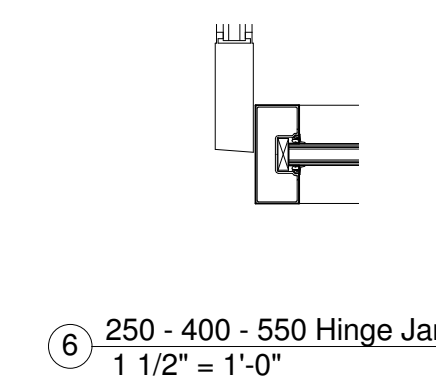

Revisions By:

Description
**CURTAIN DOOR
(250-400-550)**

Drawn by:
Date:
Scale:
File name:

Sheet

④ 250 - 400 - 550 Single - Course
1/4" = 1'-0"

⑪ 250 - 400 - 550 Double - Course
1/4" = 1'-0"

⑤ 250 - 400 - 550 Single - Medium
3/4" = 1'-0"

⑩ 250 - 400 - 550 Double - Medium
3/4" = 1'-0"

① 250 - 400 - 550 Single - Fine
3/4" = 1'-0"

⑧ 250 - 400 - 550 Double - Fine
3/4" = 1'-0"

② 250 - 400 - 550 Single Elevation
3/4" = 1'-0"

⑨ 250 - 400 - 550 Double Elevation
3/4" = 1'-0"

⑦ 250 - 400 - 550 Jamb
1 1/2" = 1'-0"

⑥ 250 - 400 - 550 Hinge Jamb
1 1/2" = 1'-0"

③ 250 - 400 - 550 Section
1 1/2" = 1'-0"