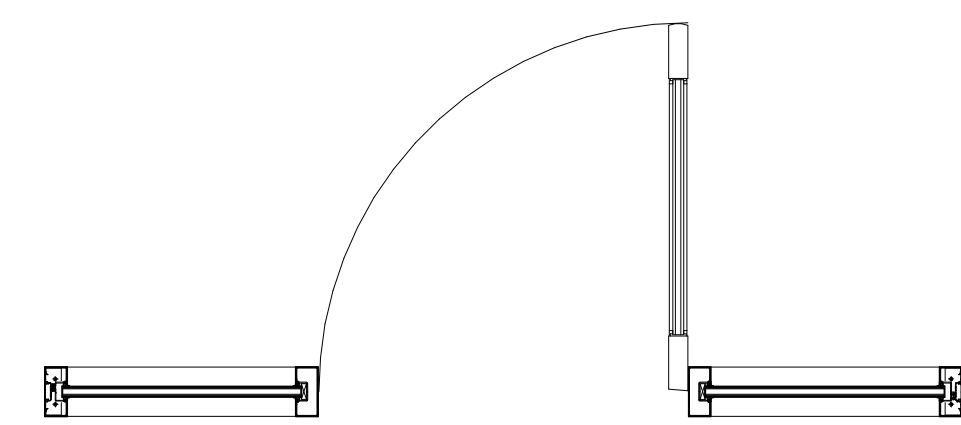

Revisions By:

Description
**CURTAIN DOOR
(250-400-550)**

Drawn by:
Date:
Scale:
File name:

Sheet

④ 250 - 400 - 550 Single - Course
1/4" = 1'-0"

⑪ 250 - 400 - 550 Double - Course
1/4" = 1'-0"

⑤ 250 - 400 - 550 Single - Medium
3/4" = 1'-0"

⑩ 250 - 400 - 550 Double - Medium
3/4" = 1'-0"

① 250 - 400 - 550 Single - Fine
3/4" = 1'-0"

⑧ 250 - 400 - 550 Double - Fine
3/4" = 1'-0"

② 250 - 400 - 550 Single Elevation
3/4" = 1'-0"

⑨ 250 - 400 - 550 Double Elevation
3/4" = 1'-0"

⑦ 250 - 400 - 550 Jamb
1 1/2" = 1'-0"

⑥ 250 - 400 - 550 Hinge Jamb
1 1/2" = 1'-0"

③ 250 - 400 - 550 Section
1 1/2" = 1'-0"