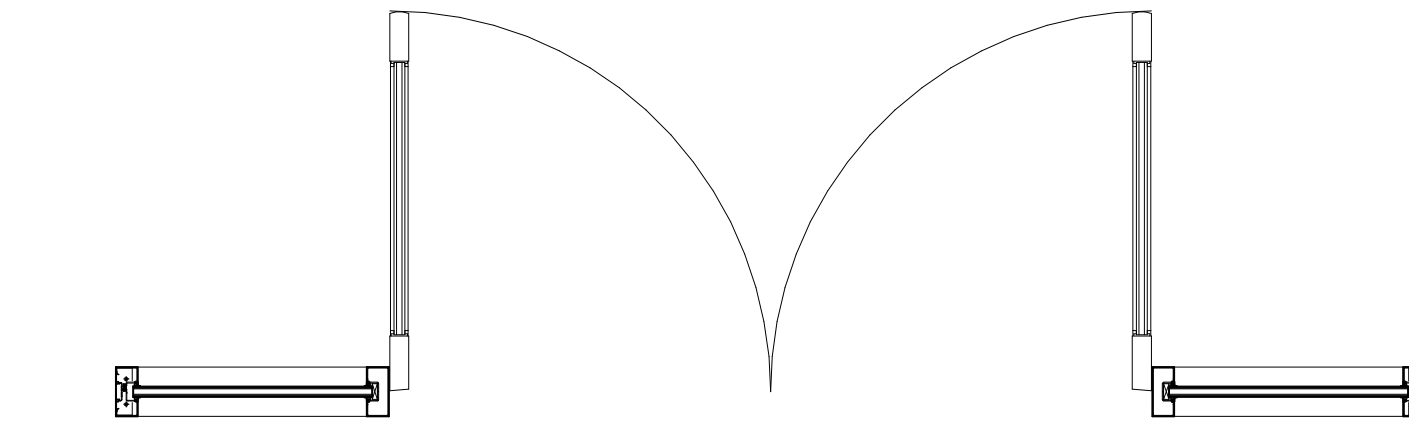

Revisions By:

Description
**CURTAIN DOOR
(250-400-550)**

Drawn by:
Date:
Scale:
File name:

Sheet

④ 250 - 400 - 550 Single - Course
1/4" = 1'-0"

⑪ 250 - 400 - 550 Double - Course
1/4" = 1'-0"

⑤ 250 - 400 - 550 Single - Medium
3/4" = 1'-0"

⑩ 250 - 400 - 550 Double - Medium
3/4" = 1'-0"

① 250 - 400 - 550 Single - Fine
3/4" = 1'-0"

⑧ 250 - 400 - 550 Double - Fine
3/4" = 1'-0"

② 250 - 400 - 550 Single Elevation
3/4" = 1'-0"

⑨ 250 - 400 - 550 Double Elevation
3/4" = 1'-0"

⑦ 250 - 400 - 550 Jamb
1 1/2" = 1'-0"

⑥ 250 - 400 - 550 Hinge Jamb
1 1/2" = 1'-0"

③ 250 - 400 - 550 Section
1 1/2" = 1'-0"