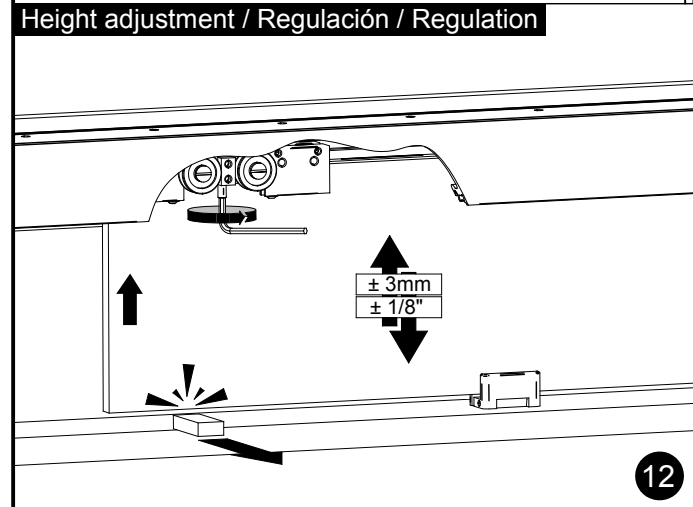

ASSEMBLY INSTRUCTIONS FOR: CRL 290 | CRL 290 C | CRL 2901 | CRL 2901 C

Assembly to wall / Montaje a pared / Assemblage a mur

Assembly to ceiling / Montaje a techo / Assemblage a plafond

038060354

ASSEMBLY INSTRUCTIONS FOR: CRL 290 | CRL 290 C | CRL 2901 | CRL 2901 C

Wall mount / Montaje a pared / Assemblage le mur

Height adjustment / Regulación / Regulation

Antiderailment / Antidescarrilamiento / Antideraillement

ASSEMBLY INSTRUCTIONS FOR: CRL 290 | CRL 290 C | CRL 2901 | CRL 2901 C