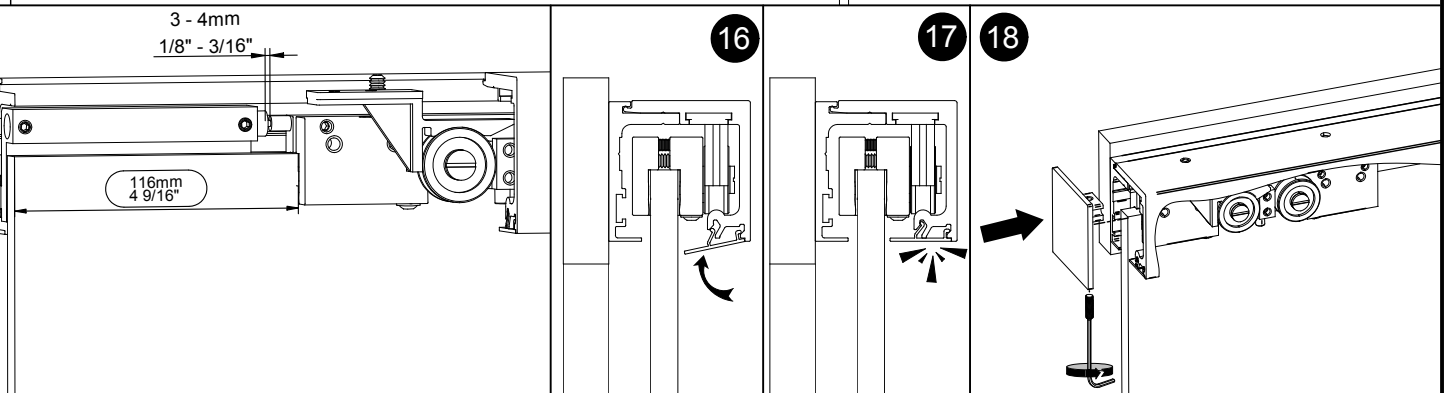

ASSEMBLY INSTRUCTIONS FOR: CRL 290 | CRL 290 C | CRL 2901 | CRL 2901 C

Assembly to wall / Montaje a pared / Assemblage a mur

Assembly to ceiling / Montaje a techo / Assemblage a plafond

038060354

ASSEMBLY INSTRUCTIONS FOR: CRL 290 | CRL 290 C | CRL 2901 | CRL 2901 C

Wall mount / Montaje a pared / Assemblage le mur

Height adjustment / Regulación / Regulation

Antiderailment / Antidescarrilamiento / Antideraillement

ASSEMBLY INSTRUCTIONS FOR: CRL 290 | CRL 290 C | CRL 2901 | CRL 2901 C