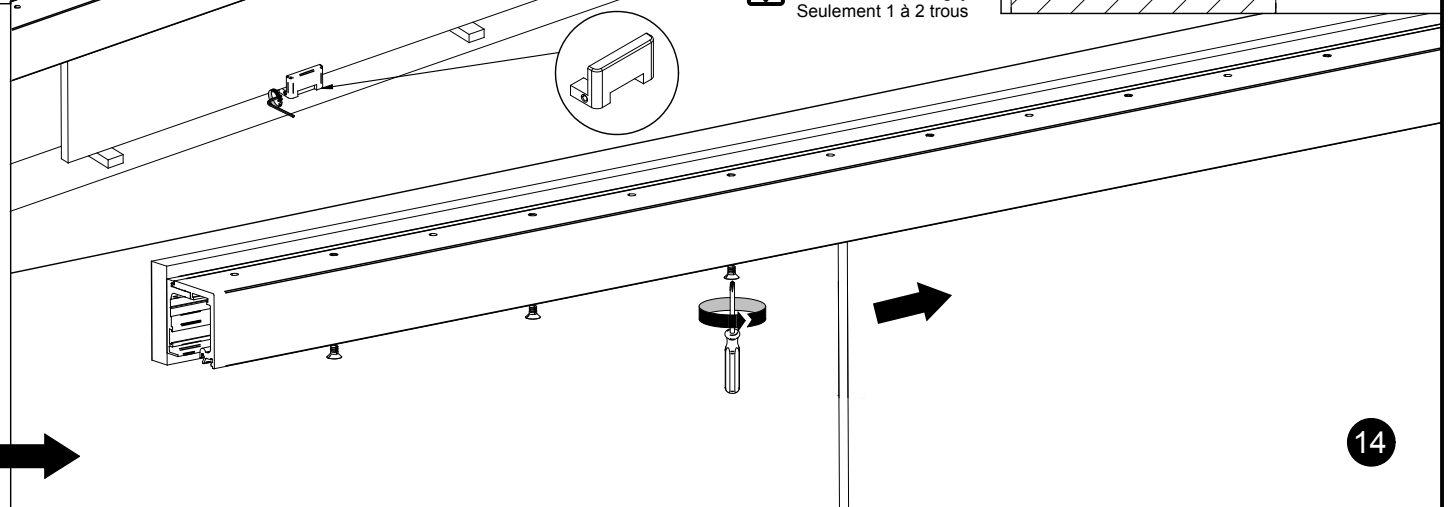

ASSEMBLY INSTRUCTIONS FOR: CRL 290 | CRL 290 C | CRL 2901 | CRL 2901 C

Assembly to wall / Montaje a pared / Assemblage a mur

Assembly to ceiling / Montaje a techo / Assemblage a plafond

038060354

ASSEMBLY INSTRUCTIONS FOR: CRL 290 | CRL 290 C | CRL 2901 | CRL 2901 C

Wall mount / Montaje a pared / Assemblage le mur

Height adjustment / Regulación / Regulation

Antiderailment / Antidescarrilamiento / Antideraillement

ASSEMBLY INSTRUCTIONS FOR: CRL 290 | CRL 290 C | CRL 2901 | CRL 2901 C