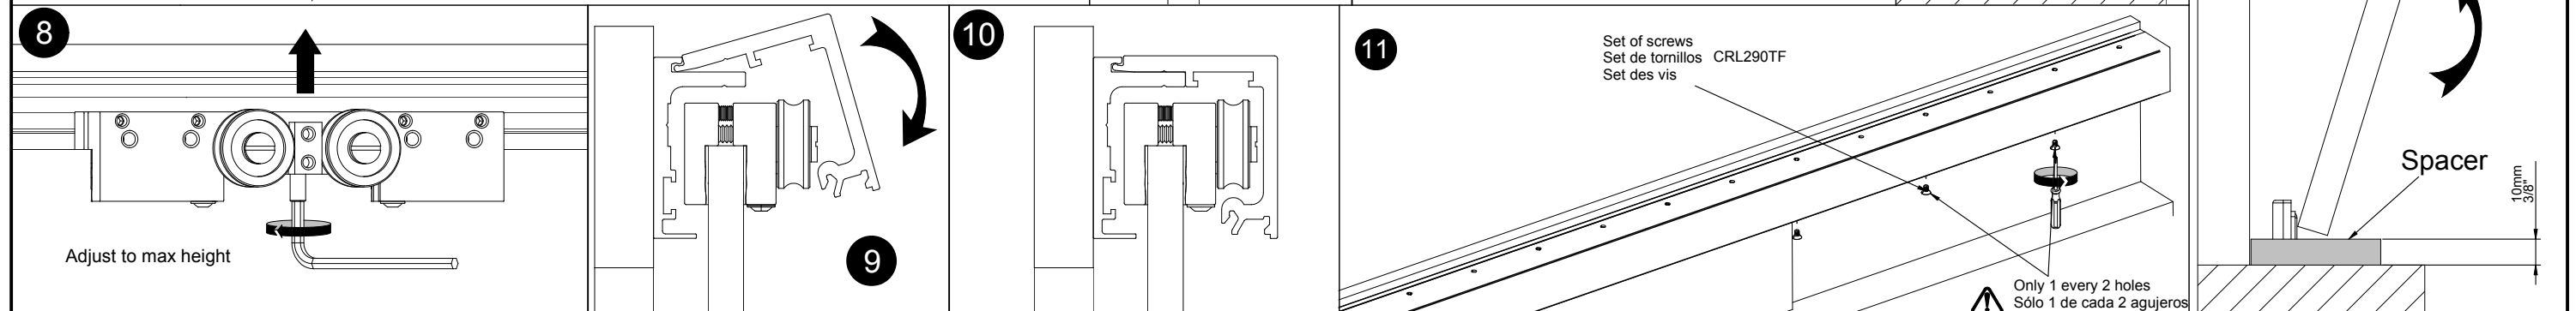

ASSEMBLY INSTRUCTIONS FOR: CRL 290 | CRL 290 C | CRL 2901 | CRL 2901 C

Assembly to wall / Montaje a pared / Assemblage a mur

Assembly to ceiling / Montaje a techo / Assemblage a plafond

038060354

ASSEMBLY INSTRUCTIONS FOR: CRL 290 | CRL 290 C | CRL 2901 | CRL 2901 C

Wall mount / Montaje a pared / Assemblage le mur

Height adjustment / Regulación / Regulation

Antiderailment / Antidescarrilamiento / Antideraillement

ASSEMBLY INSTRUCTIONS FOR: CRL 290 | CRL 290 C | CRL 2901 | CRL 2901 C