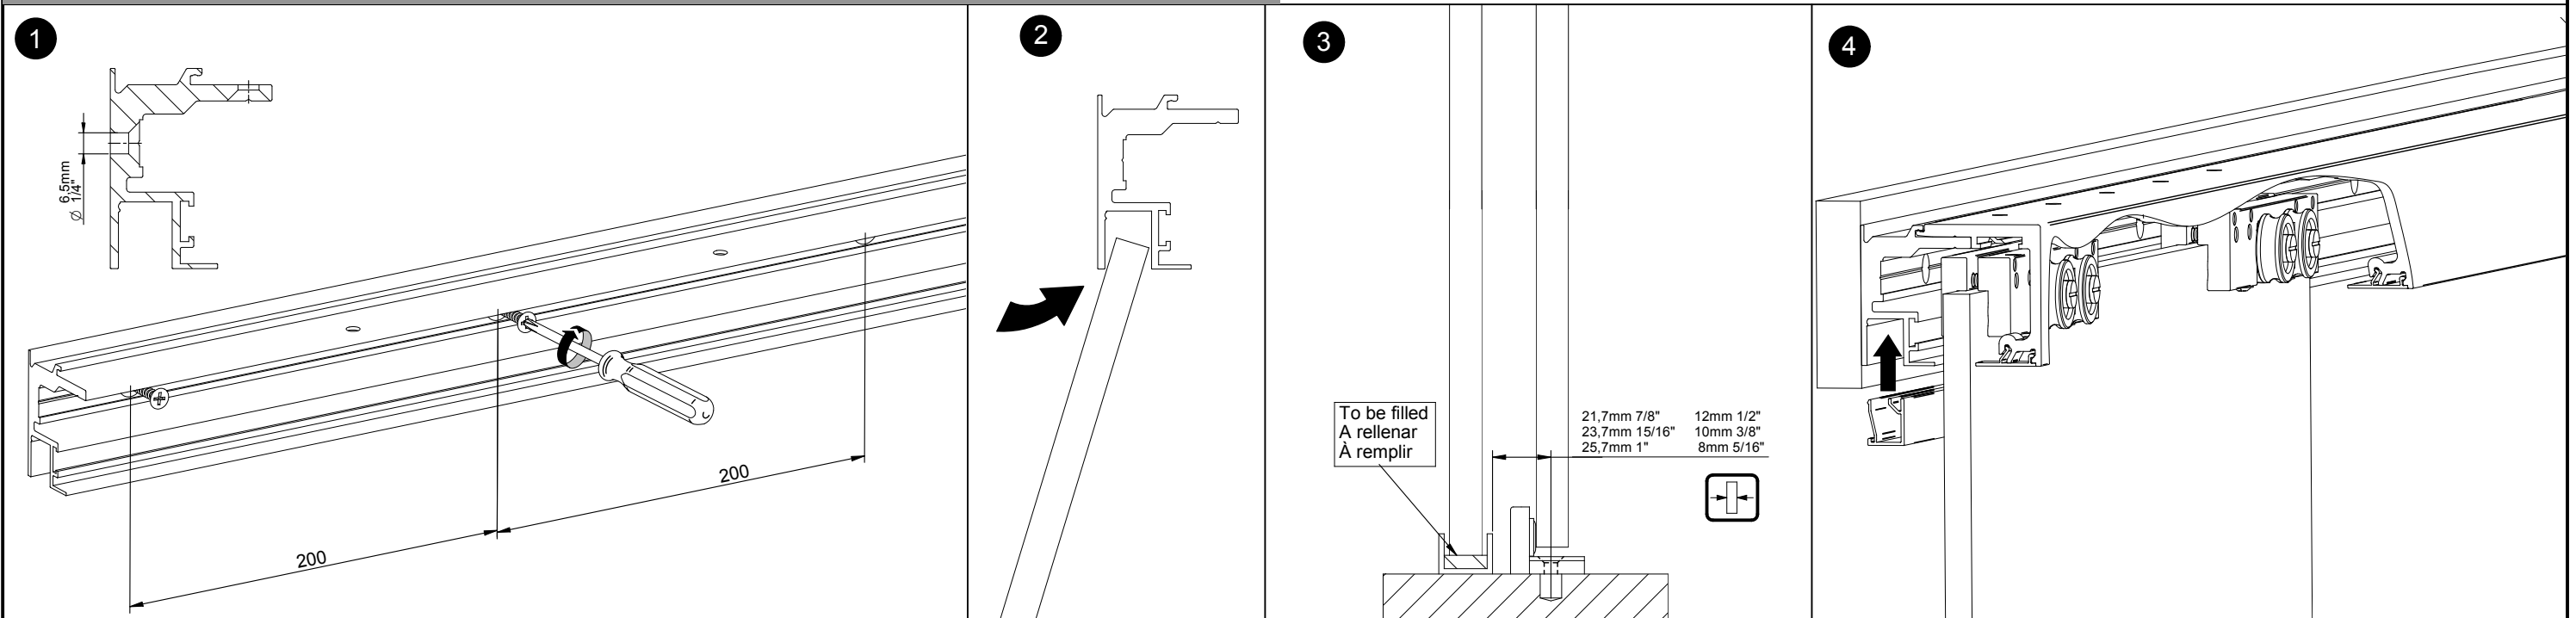

ASSEMBLY INSTRUCTIONS FOR: CRL 290 | CRL 290 C | CRL 2901 | CRL 2901 C

Installations variants / Variantes de instalación / Variantes d'installation

Assembly to wall with fixed glass / Montaje a pared con vidrio fijo / Assemblage a le mur avec verre fixe