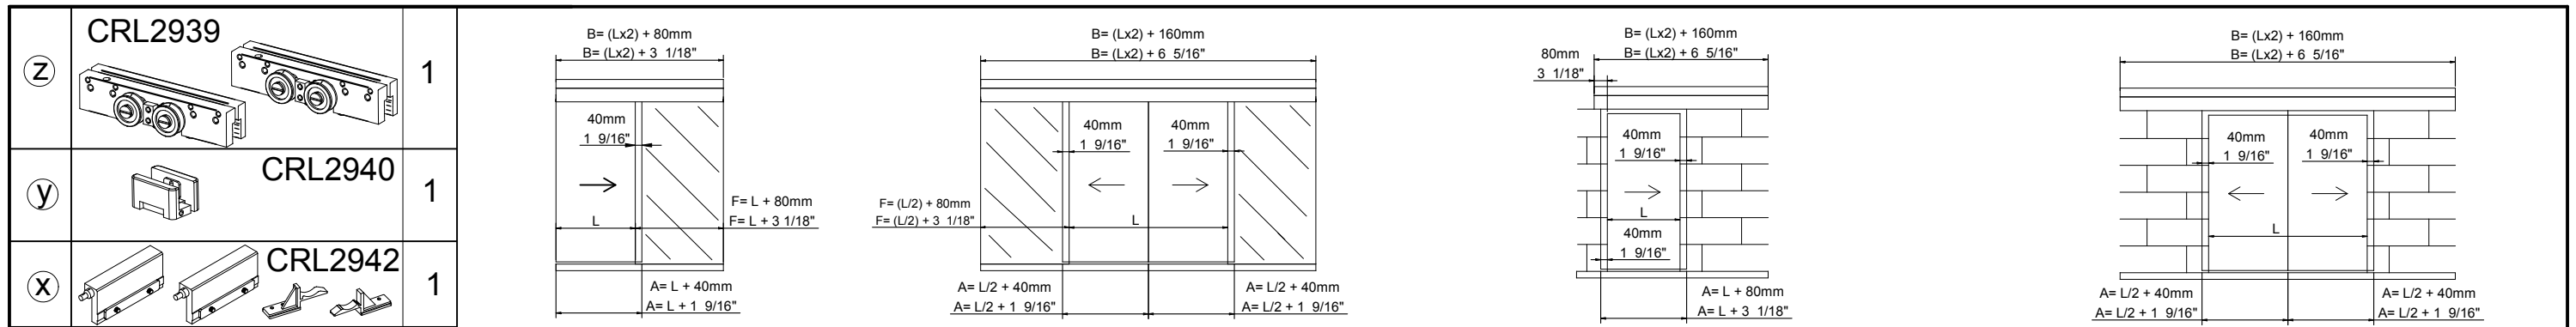

ASSEMBLY INSTRUCTIONS FOR: CRL 290 | CRL 290 C | CRL 2901 | CRL 2901 C

Assembly to wall / Montaje a pared / Assemblage a mur

Assembly to ceiling / Montaje a techo / Assemblage a plafond

038060354

ASSEMBLY INSTRUCTIONS FOR: CRL 290 | CRL 290 C | CRL 2901 | CRL 2901 C

Wall mount / Montaje a pared / Assemblage le mur

Height adjustment / Regulación / Regulation

Antiderailment / Antidescarrilamiento / Antideraillement

ASSEMBLY INSTRUCTIONS FOR: CRL 290 | CRL 290 C | CRL 2901 | CRL 2901 C