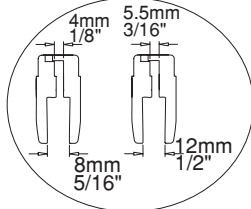

CRL 70S2

CRL 70CS2

10-12mm Glass
3/8 - 1/2" Glass

Jan.13

5

6

7

CRL70CS2