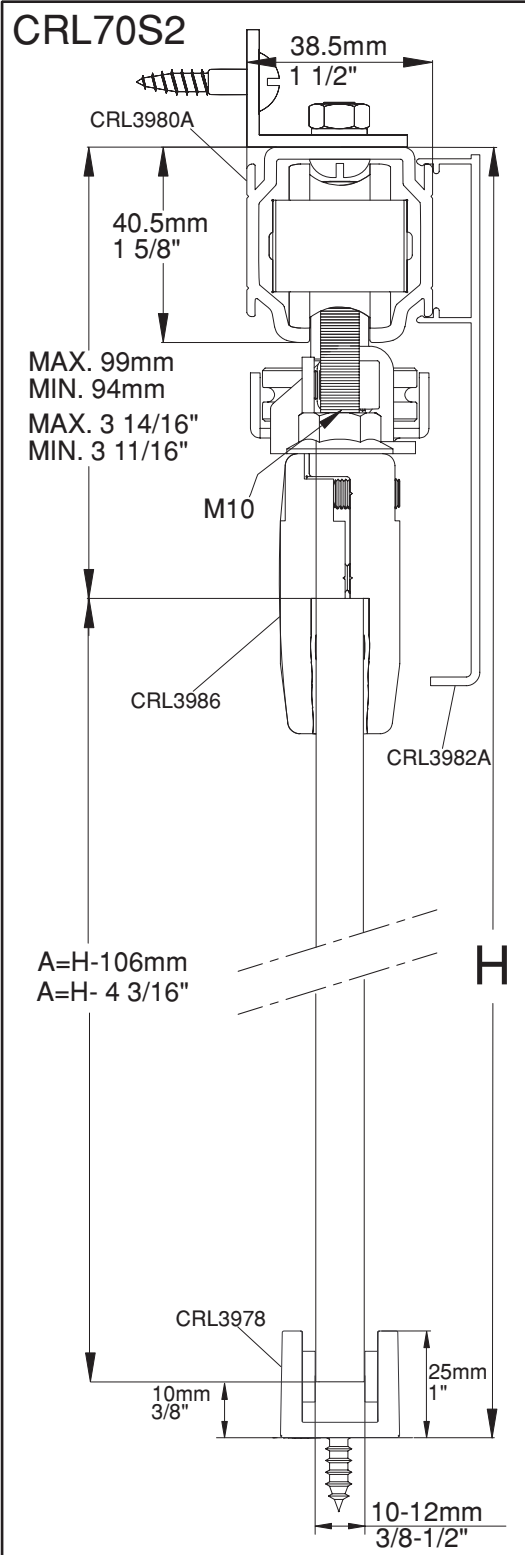

CRL 70S2

CRL 70CS2

10-12mm Glass
3/8 - 1/2" Glass

Jan.13

5

6

7

CRL70CS2