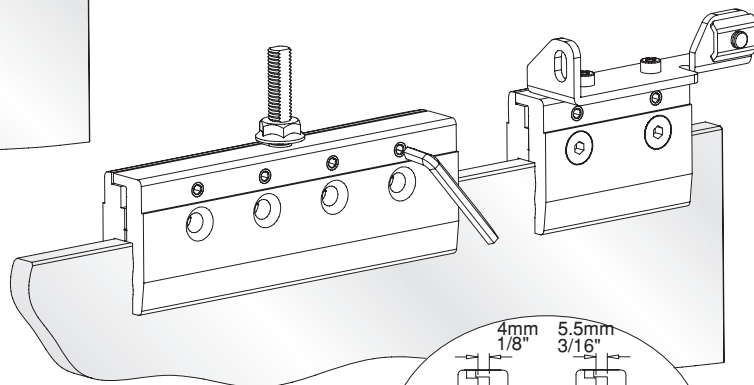

CRL 70S2

CRL 70CS2

10-12mm Glass
3/8 - 1/2" Glass

Jan.13

5

6

7

CRL70CS2