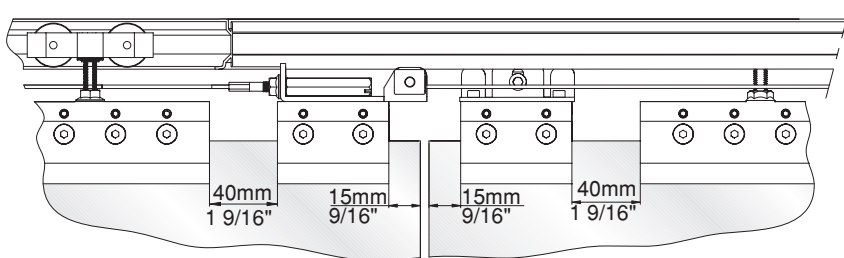

CRL 70S2

CRL 70CS2

10-12mm Glass
3/8 - 1/2" Glass

Jan.13

5

6

7

CRL70CS2