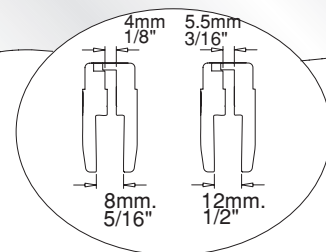

CRL 70S2

CRL 70CS2

10-12mm Glass
3/8 - 1/2" Glass

Jan.13

5

6

7

CRL70CS2