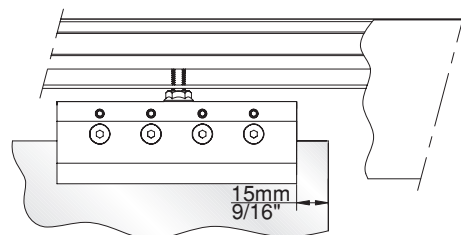

CRL 70S2

CRL 70CS2

10-12mm Glass
3/8 - 1/2" Glass

Jan.13

5

6

7

CRL70CS2