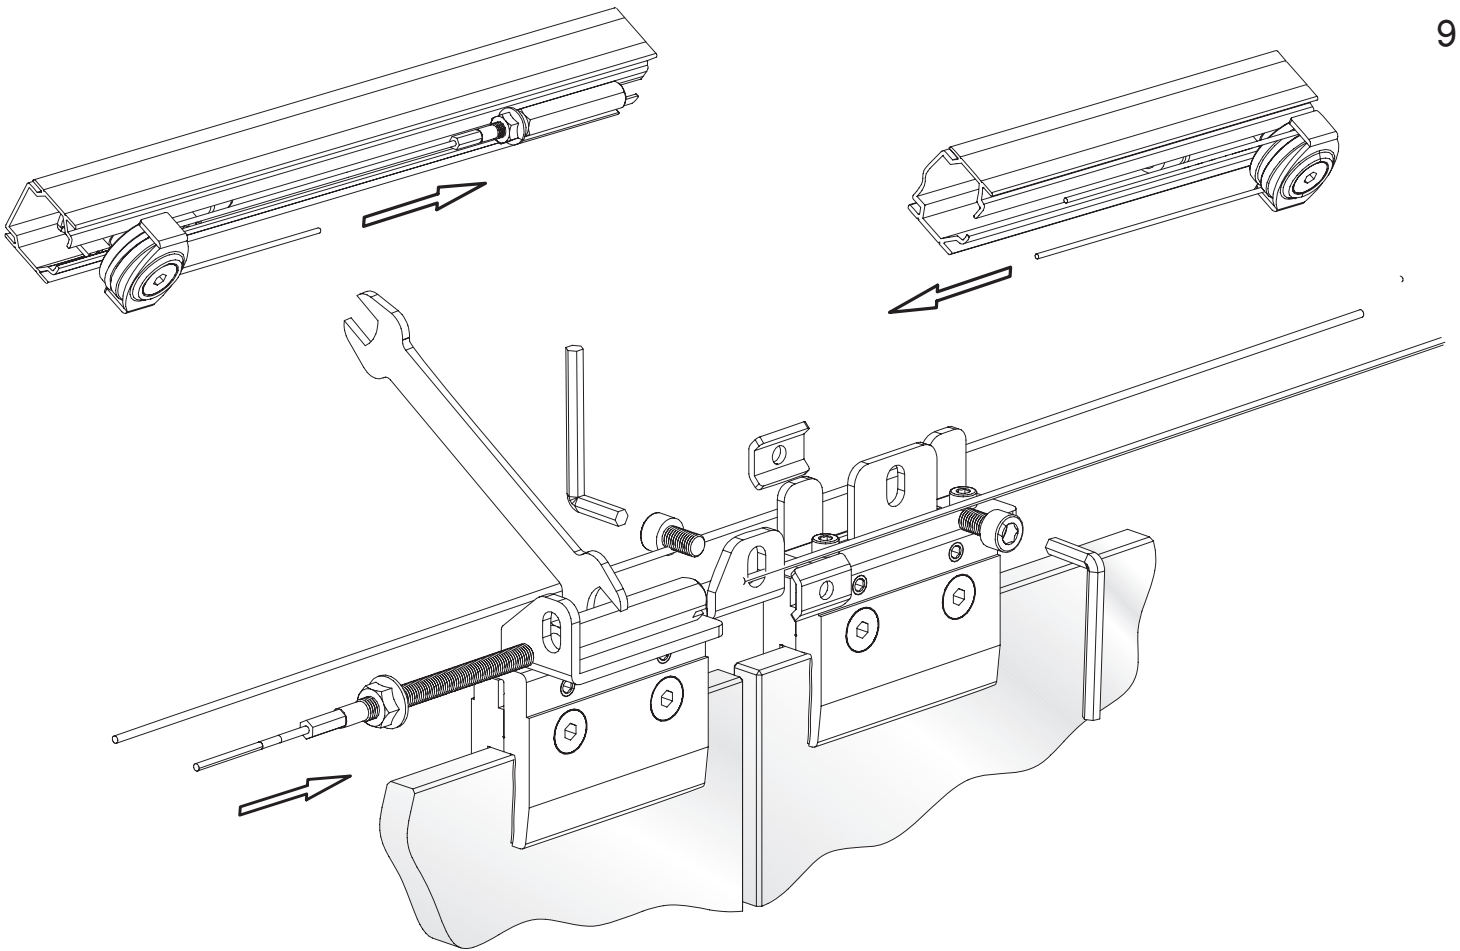

CRL 70S2

CRL 70CS2

10-12mm Glass
3/8 - 1/2" Glass

Jan.13

5

6

7

CRL70CS2