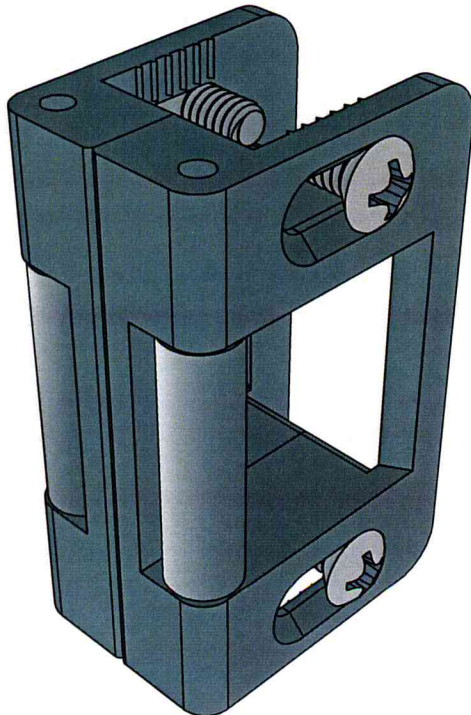

# COMPONENT PARTS

No. 30-2497 for 1295 Panic Device

No. 30-2530 for 2095 Panic Device

No. 30-784 for 1095 Panic Device

No. 30-702 Top and Bottom Shoes

## COMPONENT PARTS

No. 30-737 Single Door 2 - Piece Stabilizer

No. 30-703 Pair of Doors 4 - Piece Stabilizer

No. 30-896B8 8'-0" Blank Mullion

No. 30-896B10 10'-0" Blank Mullion