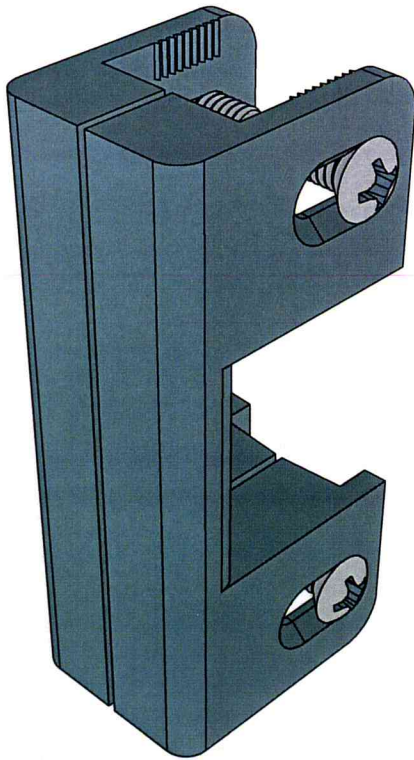

# COMPONENT PARTS

No. 30-2497 for 1295 Panic Device

No. 30-2530 for 2095 Panic Device

No. 30-784 for 1095 Panic Device

No. 30-702 Top and Bottom Shoes

## COMPONENT PARTS

No. 30-737 Single Door 2 - Piece Stabilizer

No. 30-703 Pair of Doors 4 - Piece Stabilizer

No. 30-896B8 8'-0" Blank Mullion

No. 30-896B10 10'-0" Blank Mullion