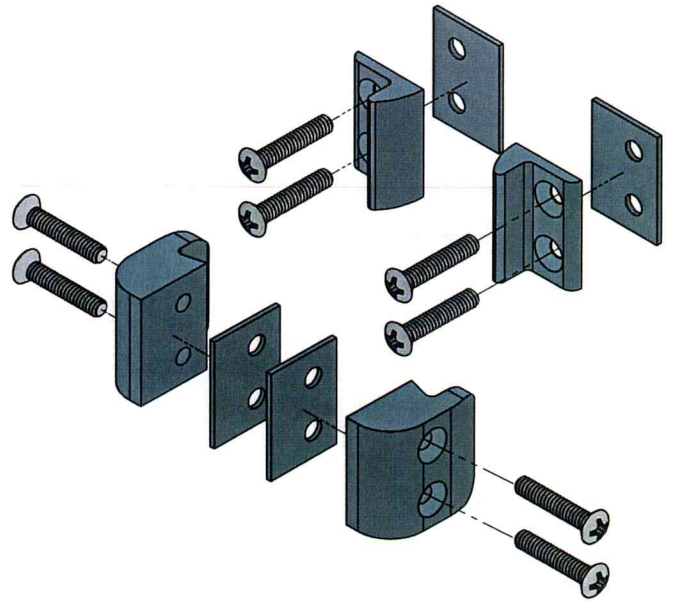

# COMPONENT PARTS

No. 30-2497 for 1295 Panic Device

No. 30-2530 for 2095 Panic Device

No. 30-784 for 1095 Panic Device

No. 30-702 Top and Bottom Shoes

## COMPONENT PARTS

No. 30-737 Single Door 2 - Piece Stabilizer

No. 30-703 Pair of Doors 4 - Piece Stabilizer

No. 30-896B8 8'-0" Blank Mullion

No. 30-896B10 10'-0" Blank Mullion