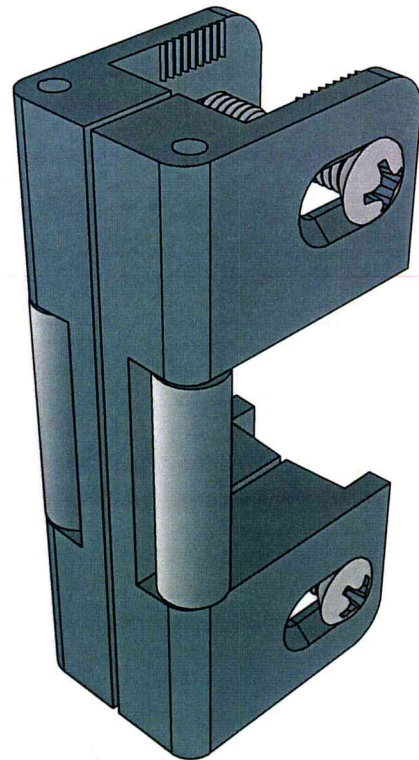

# COMPONENT PARTS

No. 30-2497 for 1295 Panic Device

No. 30-2530 for 2095 Panic Device

No. 30-784 for 1095 Panic Device

No. 30-702 Top and Bottom Shoes

## COMPONENT PARTS

No. 30-737 Single Door 2 - Piece Stabilizer

No. 30-703 Pair of Doors 4 - Piece Stabilizer

No. 30-896B8 8'-0" Blank Mullion

No. 30-896B10 10'-0" Blank Mullion