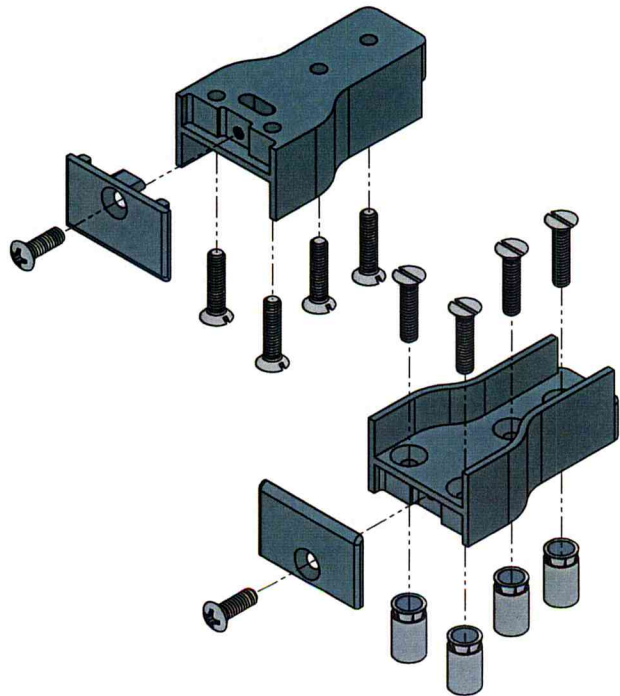

# COMPONENT PARTS

No. 30-2497 for 1295 Panic Device

No. 30-2530 for 2095 Panic Device

No. 30-784 for 1095 Panic Device

No. 30-702 Top and Bottom Shoes

## COMPONENT PARTS

No. 30-737 Single Door 2 - Piece Stabilizer

No. 30-703 Pair of Doors 4 - Piece Stabilizer

No. 30-896B8 8'-0" Blank Mullion

No. 30-896B10 10'-0" Blank Mullion