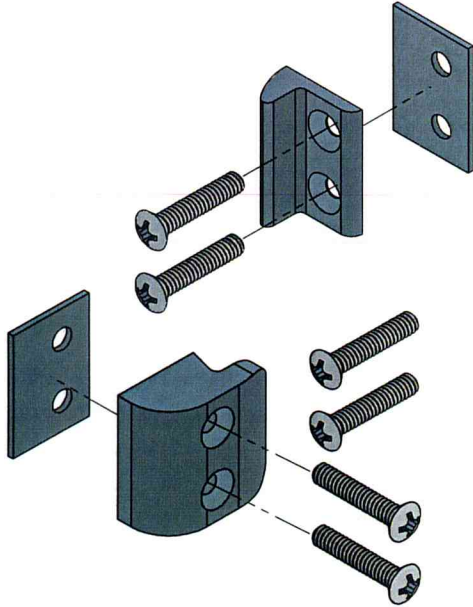

# COMPONENT PARTS

No. 30-2497 for 1295 Panic Device

No. 30-2530 for 2095 Panic Device

No. 30-784 for 1095 Panic Device

No. 30-702 Top and Bottom Shoes

## COMPONENT PARTS

No. 30-737 Single Door 2 - Piece Stabilizer

No. 30-703 Pair of Doors 4 - Piece Stabilizer

No. 30-896B8 8'-0" Blank Mullion

No. 30-896B10 10'-0" Blank Mullion