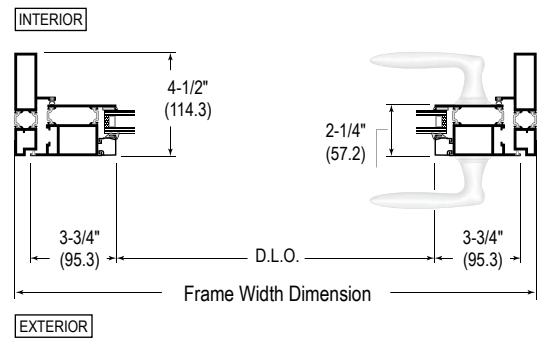

FINISHES	BUTT HINGE FINISHES	PIVOT HINGE FINISHES	THRESHOLD FINISHES
☐ 11 - Clear Anodized Class I ☐ 22 - Dark Bronze / Black Anodized Class I ☐ 00 - Custom 2-Tone Anodized Interior: _____ Exterior: _____	• Clear Anodized • Bronze Anodized • Painted to Match • Painted to Match • Painted to Match • Painted to Match • Painted to Match	• Painted to Match • Painted to Match • Painted to Match • Painted to Match • Painted to Match • Painted to Match • Painted to Match	• Clear Anodized • Bronze Anodized • Black Anodized • Anodized to Match • Painted to Match • Painted to Match • Painted to Match
☐ 52 - Bone White 70% KYNAR® (2-Coat) ☐ 71 - Standard 70% KYNAR® (2-Coat) Standard Color per Char - Specify ☐ 71 - Custom 70% KYNAR® (2-Coat) - Specify ☐ 71 - Custom 70% KYNAR® (3-Coat) Specify	• Painted to Match • Painted to Match • Painted to Match	• Painted to Match • Painted to Match	• Painted to Match • Painted to Match
☐ 71 - Custom 2-Tone Finish 70% KYNAR UC99999T: ☐ 2-Coat ☐ 3-Coat Interior: _____ Exterior: _____	• Painted to Match	• Painted to Match	• Painted to Match

SINGLE DOOR
(Hinged Left Outswing Shown)