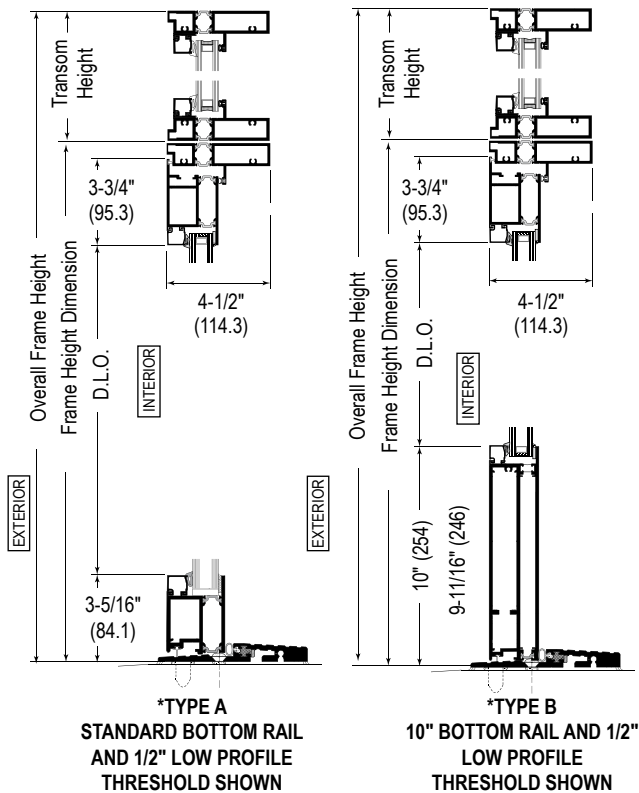

FINISHES	BUTT HINGE FINISHES	PIVOT HINGE FINISHES	THRESHOLD FINISHES
☐ 11 - Clear Anodized Class I ☐ 22 - Dark Bronze / Black Anodized Class I ☐ 00 - Custom 2-Tone Anodized Interior: _____ Exterior: _____	• Clear Anodized • Bronze Anodized • Painted to Match • Painted to Match • Painted to Match • Painted to Match • Painted to Match	• Painted to Match • Painted to Match • Painted to Match • Painted to Match • Painted to Match • Painted to Match • Painted to Match	• Clear Anodized • Bronze Anodized • Black Anodized • Anodized to Match • Painted to Match • Painted to Match • Painted to Match
☐ 52 - Bone White 70% KYNAR® (2-Coat) ☐ 71 - Standard 70% KYNAR® (2-Coat) Standard Color per Char - Specify ☐ 71 - Custom 70% KYNAR® (2-Coat) - Specify ☐ 71 - Custom 70% KYNAR® (3-Coat) Specify	• Painted to Match • Painted to Match • Painted to Match	• Painted to Match • Painted to Match	• Painted to Match • Painted to Match
☐ 71 - Custom 2-Tone Finish 70% KYNAR UC99999T: ☐ 2-Coat ☐ 3-Coat Interior: _____ Exterior: _____	• Painted to Match	• Painted to Match	• Painted to Match

SINGLE DOOR
(Hinged Left Outswing Shown)